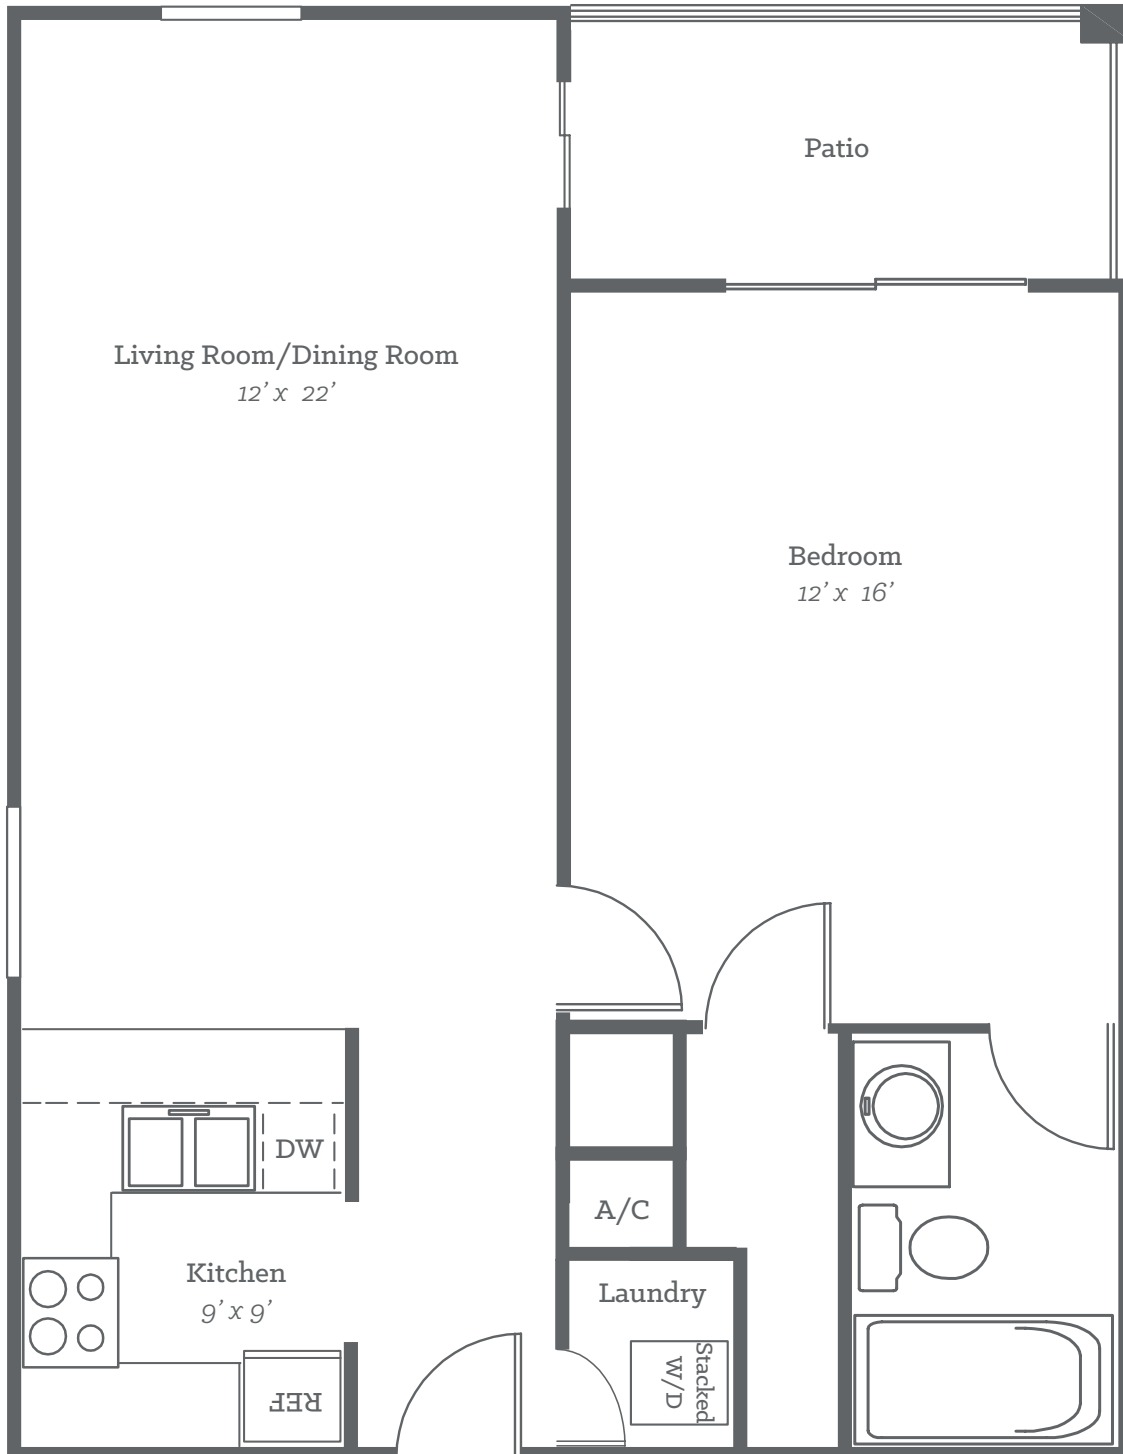

TIVOLI
APARTMENTS
of
Orlando

1 bedroom

1 bath

748 SQ. FT | Starting at \$1,000/month

Tivoli Apartments Orlando, an Emmer Management Corp. Community
4284 Spoleto Circle | Oviedo, FL 32765 | 321.765.1111 | TivoliOrlando.com